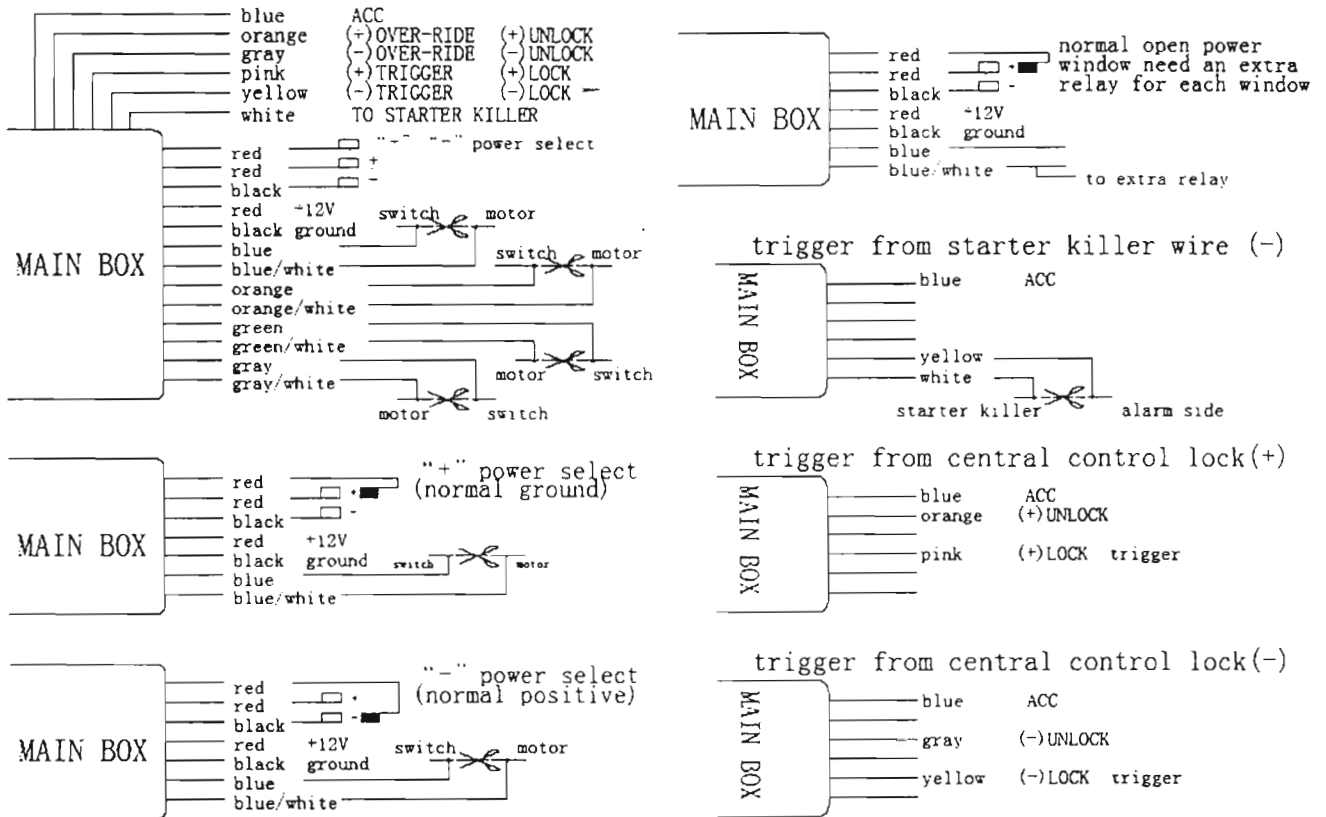

UNIVERSAL WINDOW CLOSER WIRING DIAGRAM MODEL HA-64U

FEATURES AND FUNCTIONS

- Independent intelligent circuit to close window in order
- Universal windows closer - 4/2 windows
- Built in safety switch- Auto cutt off
- Built in heavy duty relay
- Will install with any remote / non remote car alarm system
- Will work with negative or positive central door locking
- Automatically closing windows that are not closed properly