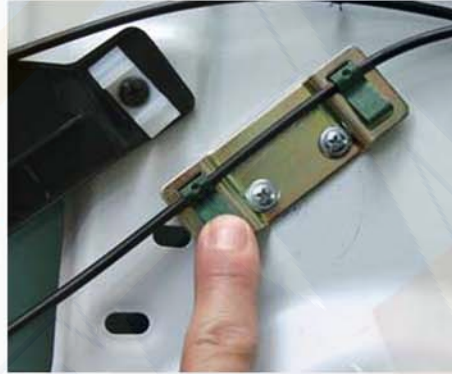

## Reference: Ford Ka Cable lock kit

1

2

4

3